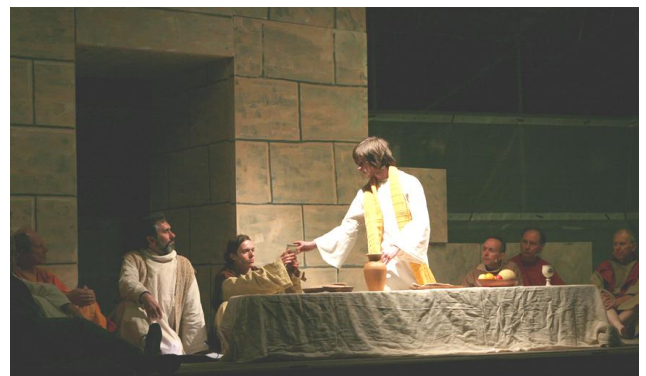

Lewes Passion Play 2010

DVD Showing 4pm Saturday 16th April
At Southover Chapter House/Church

Refreshments plus a 'bring and buy' cake stall. Donations invited.

*The DVD follows the Lewes Passion plays as they unfold during **Holy Week 2010***

Procession - Palm Sunday

The Last Supper - Maundy Thursday

The Crucifixion – Good Friday

The Resurrection – Easter Sunday

A moving record of last year's Holy Week events.

CONTACT US: Tel: 01273 475438 email: towardslewes2015@gmail.com